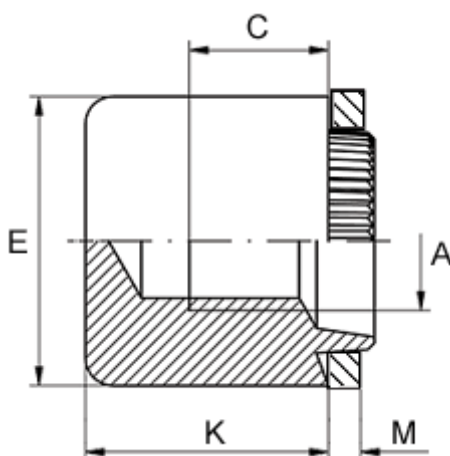

Article number: 12758000035800

Description: KLEE-coil 758 000 035.800
M3,5 Brass

Measures

Female thread A	= M3,5
Height K	= 9.0
Min thread length C	= 4.0
Outer diameter E	= 10.0
Plate thickness	= 5.0
Recommended bore diameter for extreme load	= 7.0
Recommended bore diameter for normal use	= 7.0